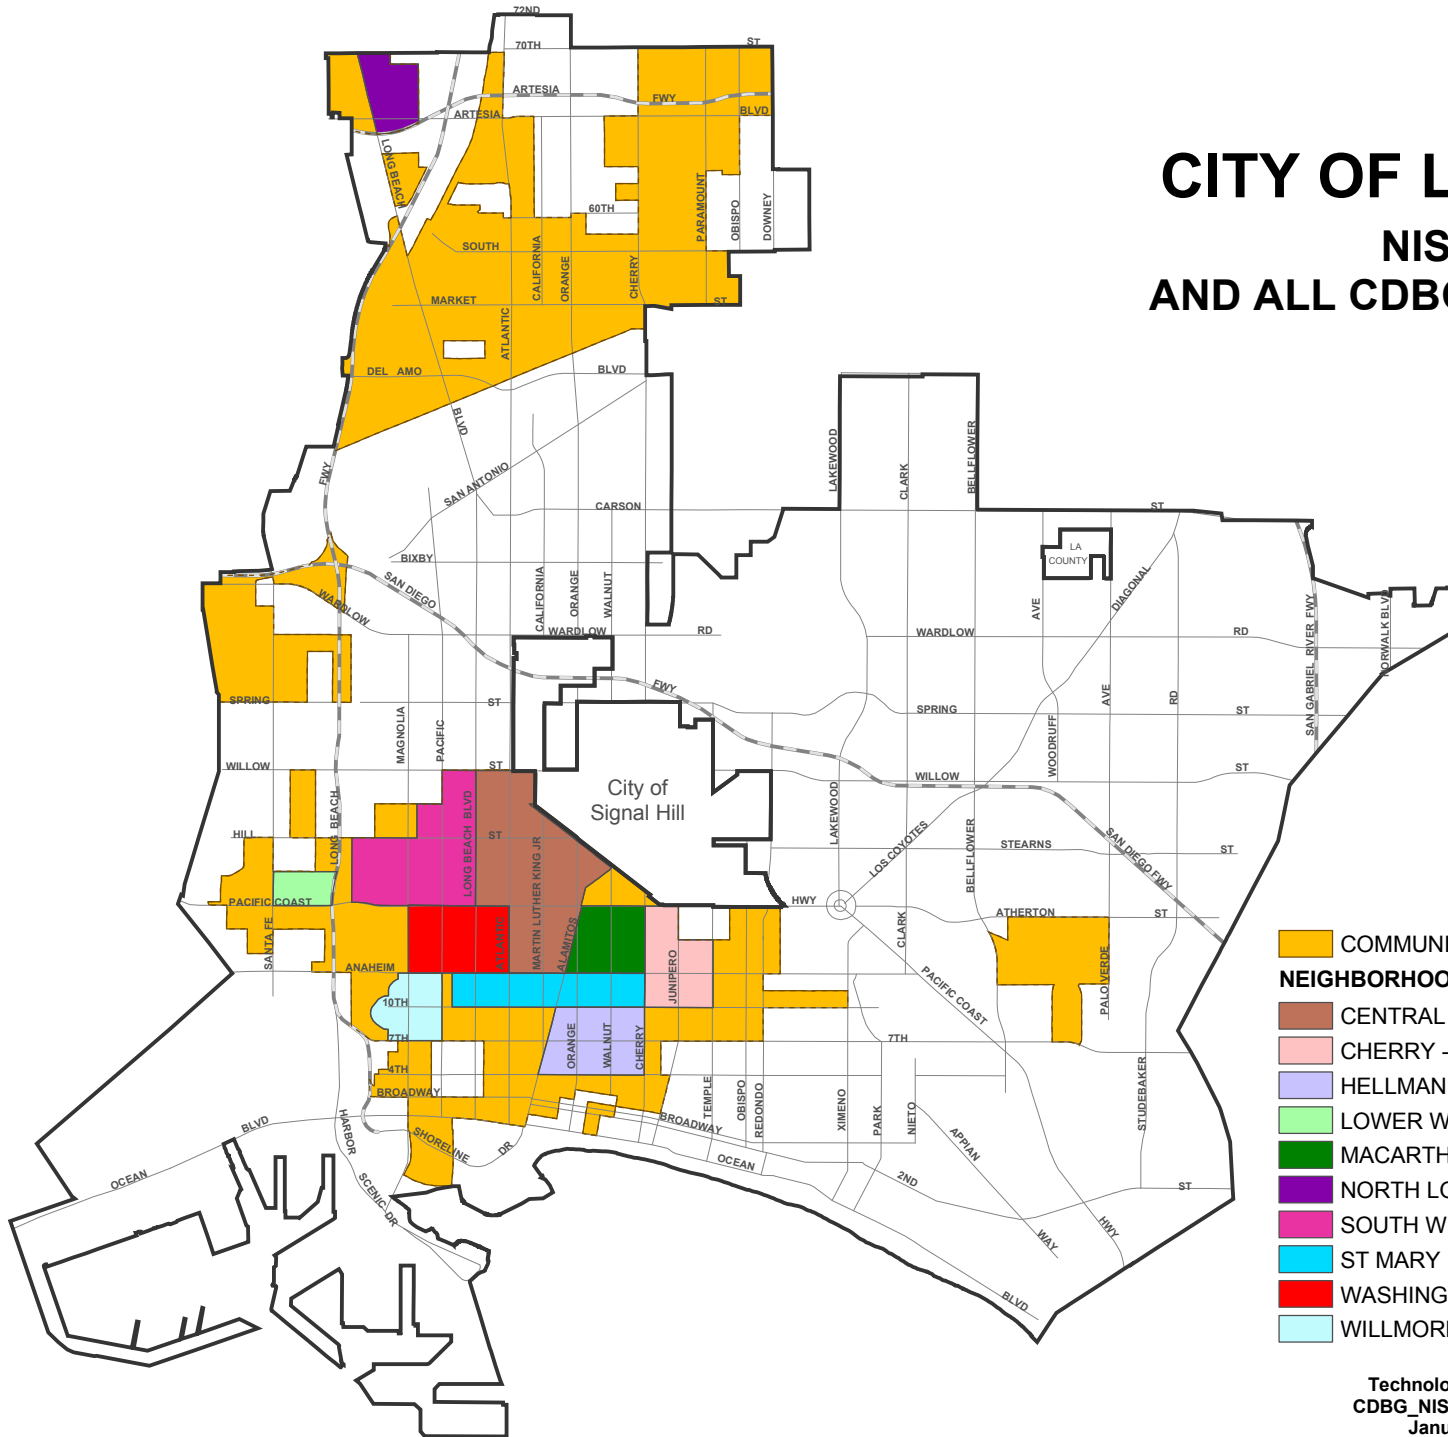

CITY OF LONG BEACH

NIS AREAS

AND ALL CDBG ELIGIBLE AREAS

- COMMUNITY DEVELOPMENT BLOCK GRANT (CDBG) AREAS
- NEIGHBORHOOD IMPROVEMENT STRATEGY (NIS) AREAS**
- CENTRAL
- CHERRY - TEMPLE
- HELLMAN STREET
- LOWER WEST LONG BEACH
- MACARTHUR PARK/WHITTIER SCHOOL
- NORTH LONG BEACH KING SCHOOL
- SOUTH WRIGLEY
- ST MARY
- WASHINGTON SCHOOL
- WILLMORE CITY