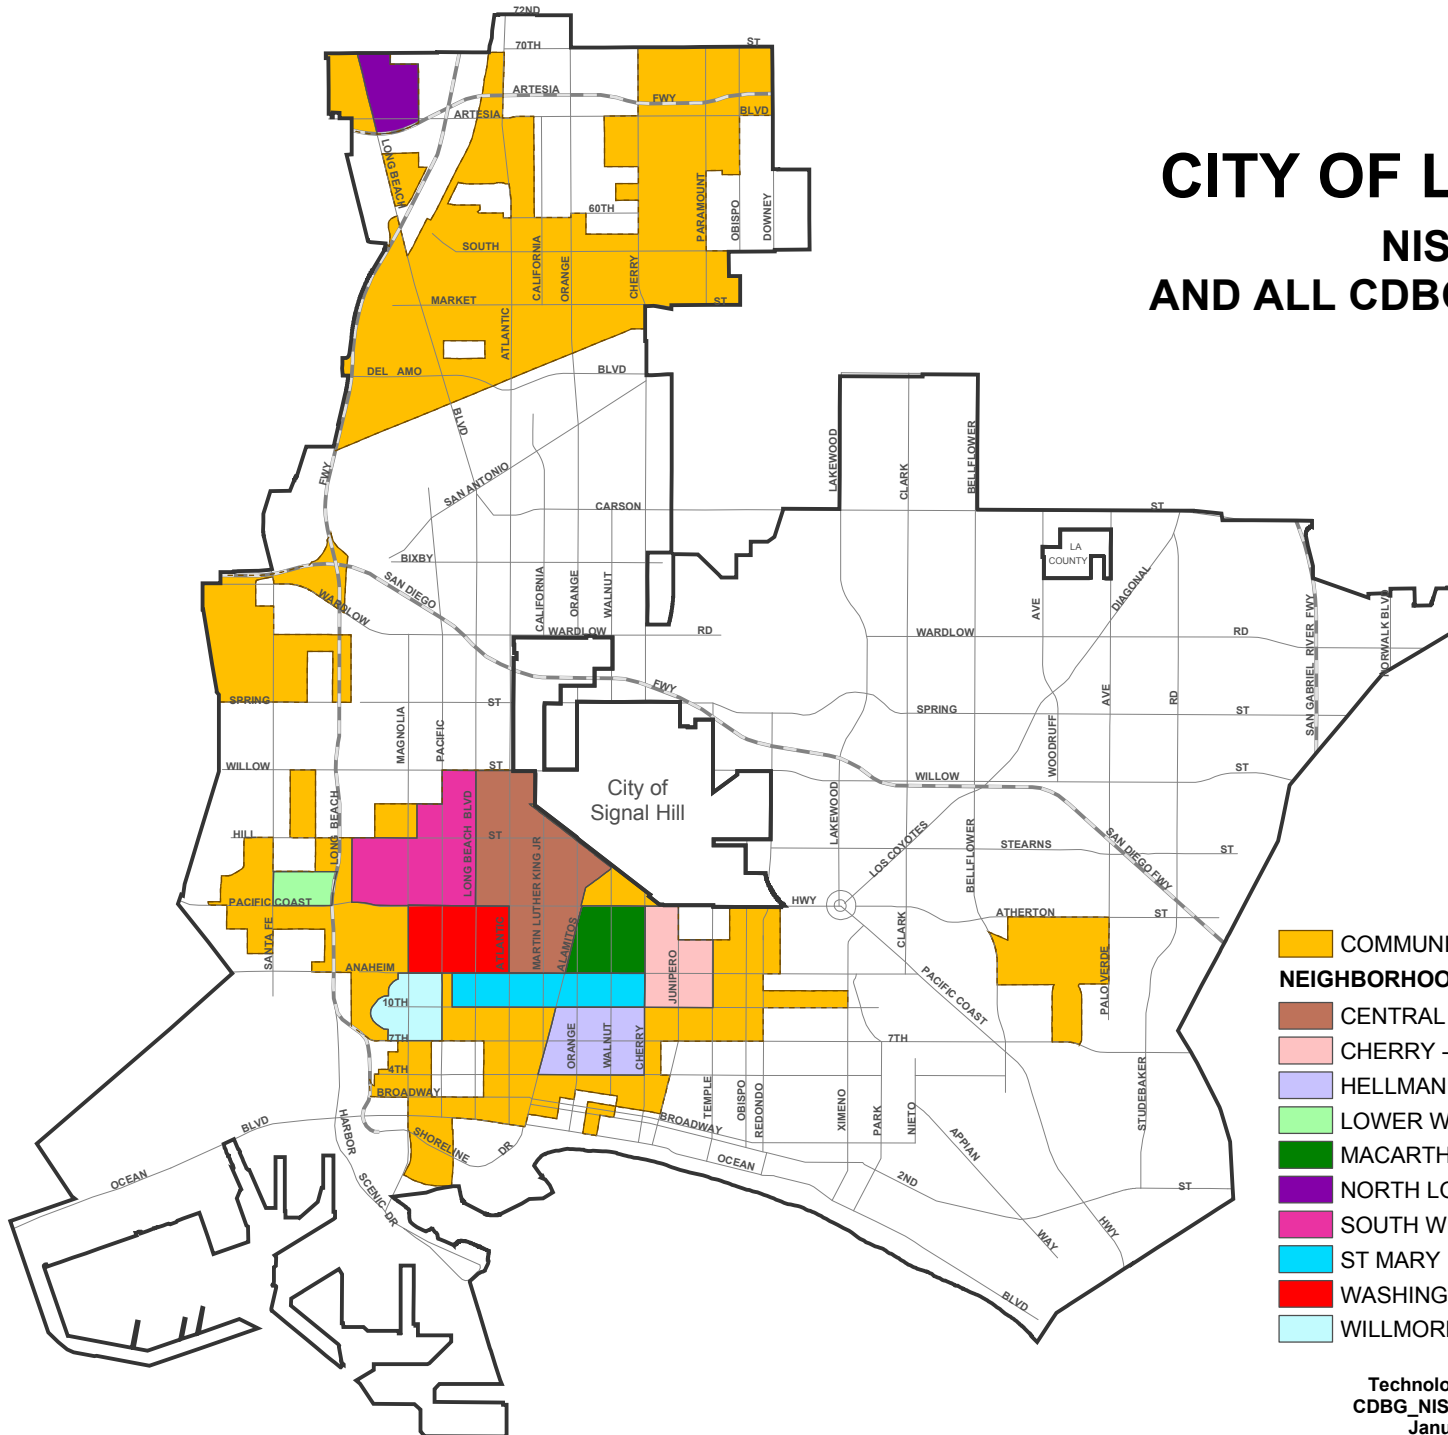

CITY OF LONG BEACH NIS AREAS AND ALL CDBG ELIGIBLE AREAS

- COMMUNITY DEVELOPMENT BLOCK GRANT (CDBG) AREAS
- NEIGHBORHOOD IMPROVEMENT STRATEGY (NIS) AREAS**
- CENTRAL
- CHERRY - TEMPLE
- HELLMAN STREET
- LOWER WEST LONG BEACH
- MACARTHUR PARK/WHITTIER SCHOOL
- NORTH LONG BEACH KING SCHOOL
- SOUTH WRIGLEY
- ST MARY
- WASHINGTON SCHOOL
- WILLMORE CITY